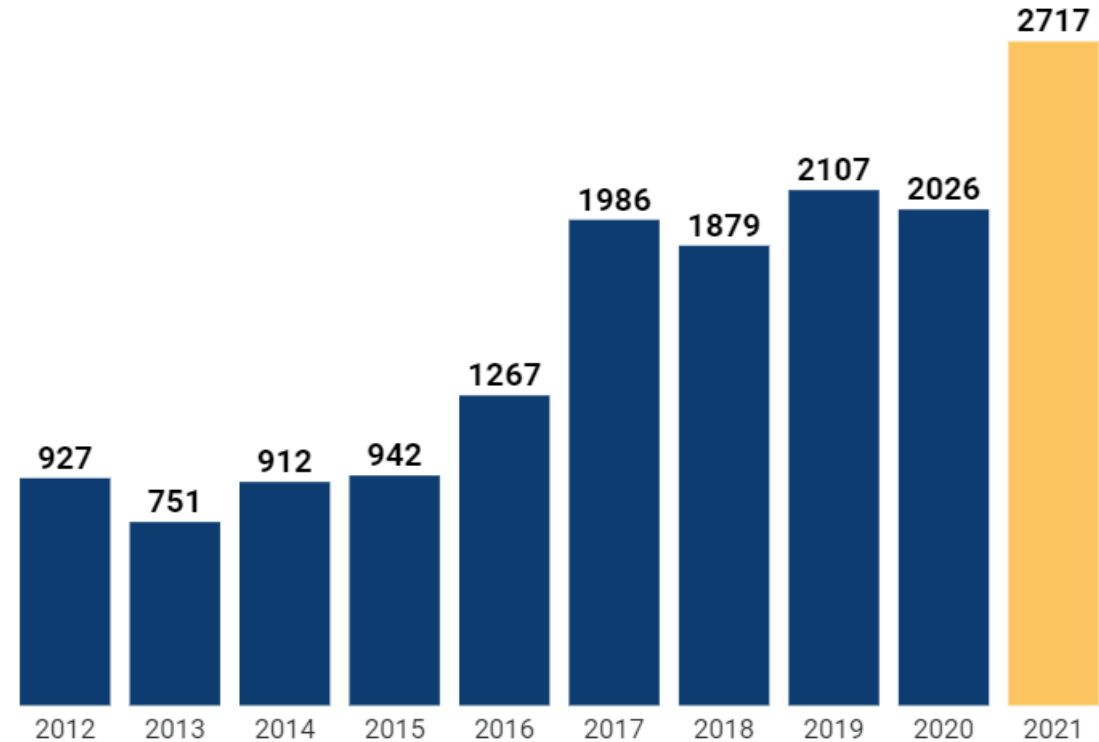

Securing Jewish Institutions

Ari Friedman

Director of Security, Milwaukee Jewish Federation

414-588-9027

AriF@Milwaukeejewish.org

Why is this an issue?

- Jews make up only 2% of the US population
- Per FBI 2019- over 60% of religion-based crime targets Jewish interests.

Antisemitic Incidents | U.S.
Ten Year Review | 2012–2021

CASE STUDY:

Online - Active Shooter Threat -Milwaukee, WI 9/1/2021

Time of Post

attentive to the news this afternoon

Anonymous ID:bPuiAqWZ Wed 01 Sep 2021