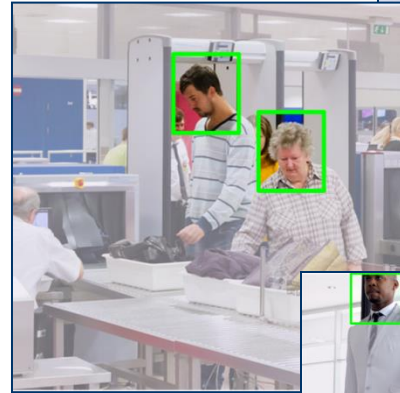

Face4 Systems Inc.

Face Recognition on the Move

ADSA18 - May16 2018

Ilan Arnon

ilan.arnon@face4systems.com

Face Recognition on the Move

- Enhanced passenger screening
Detect persons on watchlists
- Multi-Point screening
Check-in
Security check
Boarding
Airport flow points
- No queues, No additional staff

Face4 Systems Inc.

- Founded 2000
- Face Recognition Solutions, R&D
- Face Recognition on the Move
- Customers/Partners globally

Face Recognition on the Move

The screenshot displays the Face4 ACE adjudication interface. On the left, a large image shows a man in a white suit with a green bounding box around his face. Below it, a woman in a pink jacket also has a green bounding box. The main interface features a 'Probe' image of a man with glasses, a gallery of five similar images from different cameras (Cam30, Cam31), and an 'Adjudicate' button. An 'Alert List' on a smartphone shows an alert for 'Ilan Arnon' with a confidence score of 0.88. The interface also includes a 'Comments' section, a floor plan map, and a list of adjudicated items: