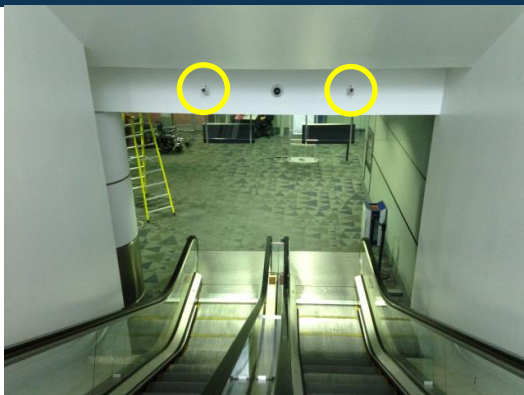

Face Recognition on the Move

Cooperative
• **Passenger Flow**

CBSA
Chain of Trust

CBSA Chain of Trust

CBSA Faces on the Move

Toronto Pearson Airport Terminal 3

CBSA Faces on the Move

- CBSA Controlled Area
- 31 Cameras, 14 Zones
- 16,000 travelers/day
- Watchlist: 5000
- Test Subjects: 65

16,000 travelers per day

Capture Zones

Escalators

Doorways

Corridors

Egress

Questions

Academy Awards