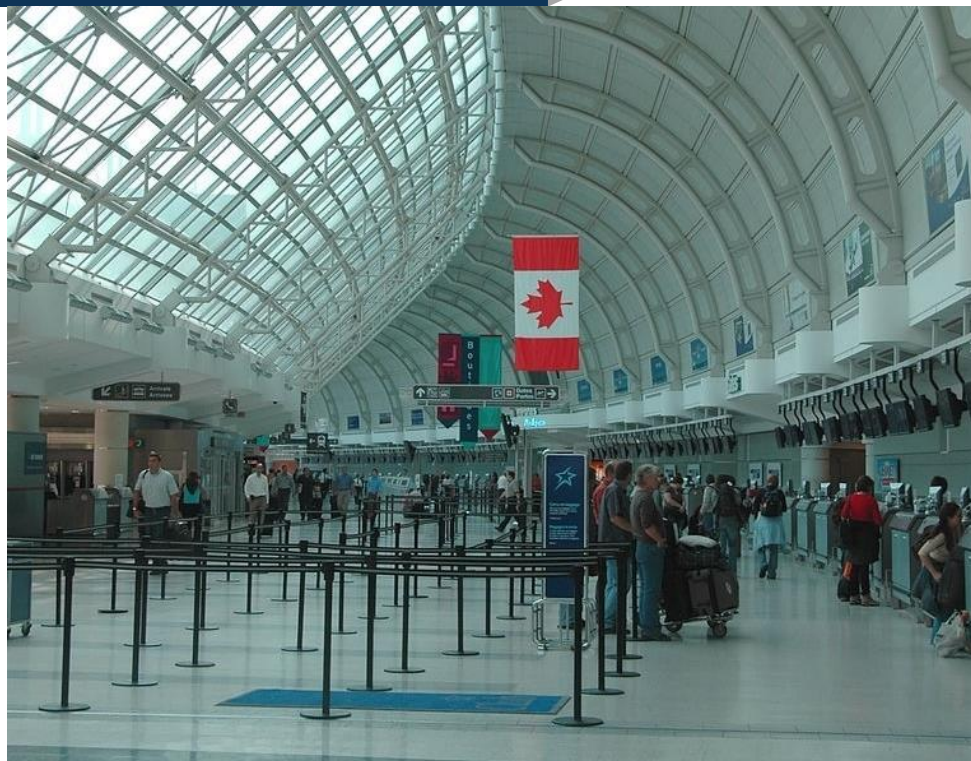

Face Recognition on the Move

Cooperative
• **Passenger Flow**

CBSA
Chain of Trust

CBSA Chain of Trust

CBSA Faces on the Move

Toronto Pearson Airport Terminal 3

CBSA Faces on the Move

- CBSA Controlled Area
- 31 Cameras, 14 Zones
- 16,000 travelers/day
- Watchlist: 5000
- Test Subjects: 65

16,000 travelers per day

Capture Zones

Escalators

Doorways

Corridors

Egress

Questions

Academy Awards