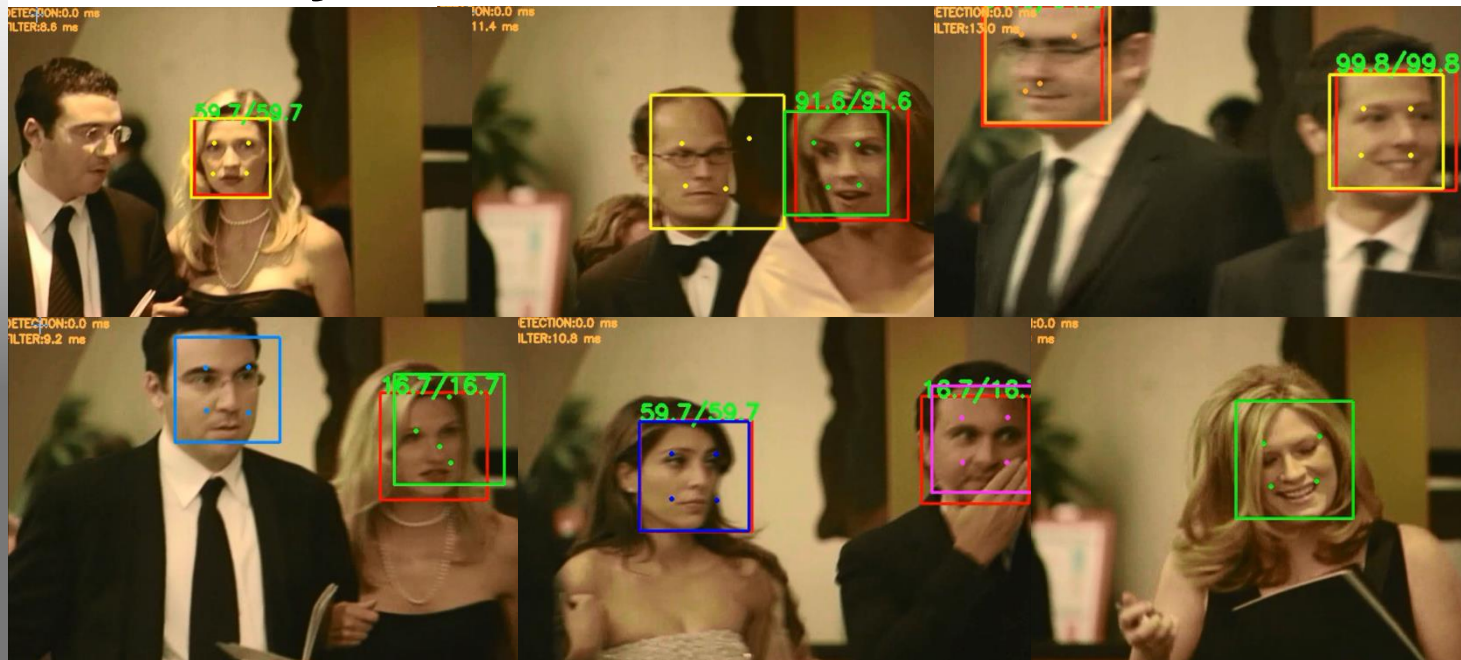

Face Recognition on the Move

Cooperative
• **Passenger Flow**

CBSA
Chain of Trust

CBSA Chain of Trust

CBSA Faces on the Move

Toronto Pearson Airport Terminal 3

CBSA Faces on the Move

- CBSA Controlled Area
- 31 Cameras, 14 Zones
- 16,000 travelers/day
- Watchlist: 5000
- Test Subjects: 65

Performance

89% Detection Rate

65 test subjects

1200 walkthroughs

Best route: 93%

Best 4-zones: 89%

47 Real Hits

Operational watchlist 5000

16,000 travelers per day

Capture Zones

Escalators

Doorways

Corridors

Egress

Questions

Academy Awards