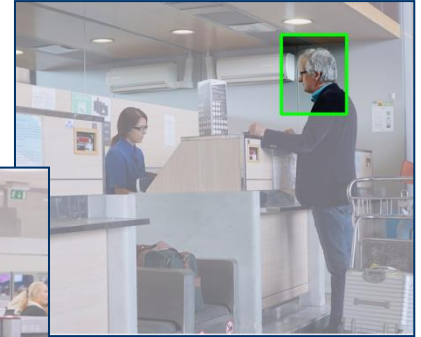

Face4 Systems Inc.

Face Recognition on the Move

ADSA18 - May16 2018

Ilan Arnon

ilan.arnon@face4systems.com

Face Recognition on the Move

- Enhanced passenger screening
Detect persons on watchlists
- Multi-Point screening
Check-in
Security check
Boarding
Airport flow points
- No queues, No additional staff

Face4 Systems Inc.

- Founded 2000
- Face Recognition Solutions, R&D
- Face Recognition on the Move
- Customers/Partners globally

Face Recognition on the Move

The screenshot displays the Face4 ACE adjudication interface. On the left, a large image shows a man in a white suit with a green bounding box around his face. Below it, a woman in a pink jacket also has a green bounding box. The main interface features a 'Probe' image of a man with glasses, a gallery of five similar images from different cameras (Cam30, Cam31), and an 'Adjudicate' button. An 'Alert List' on a smartphone shows an alert for 'Ilan Arnon' with a confidence score of 0.88. The interface also includes a 'Comments' section, a floor plan map, and a list of adjudicated items: