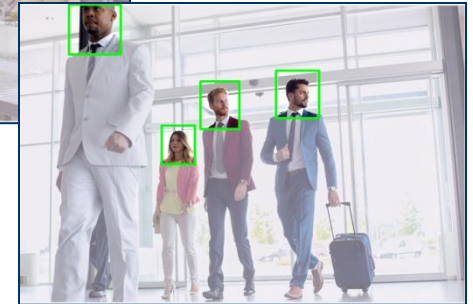

Face4 Systems Inc.

Face Recognition on the Move

ADSA18 - May16 2018

Ilan Arnon

ilan.arnon@face4systems.com

Face Recognition on the Move

- Enhanced passenger screening
Detect persons on watchlists
- Multi-Point screening
Check-in
Security check
Boarding
Airport flow points
- No queues, No additional staff

Face4 Systems Inc.

- Founded 2000
- Face Recognition Solutions, R&D
- Face Recognition on the Move
- Customers/Partners globally

Face Recognition on the Move

The screenshot displays the Face4 ACE adjudication interface. On the left, a large image shows a man in a white suit with a green bounding box around his face. Below it, a woman in a pink jacket also has a green bounding box. The main interface features a 'Probe' image of a man with glasses, a gallery of five similar images from different cameras (Cam30, Cam31), and an 'Adjudicate' button. An 'Alert List' on a smartphone shows an alert for 'Ilan Arnon' with a confidence score of 0.88. The interface also includes a 'Comments' section, a floor plan map, and a list of adjudicated items: