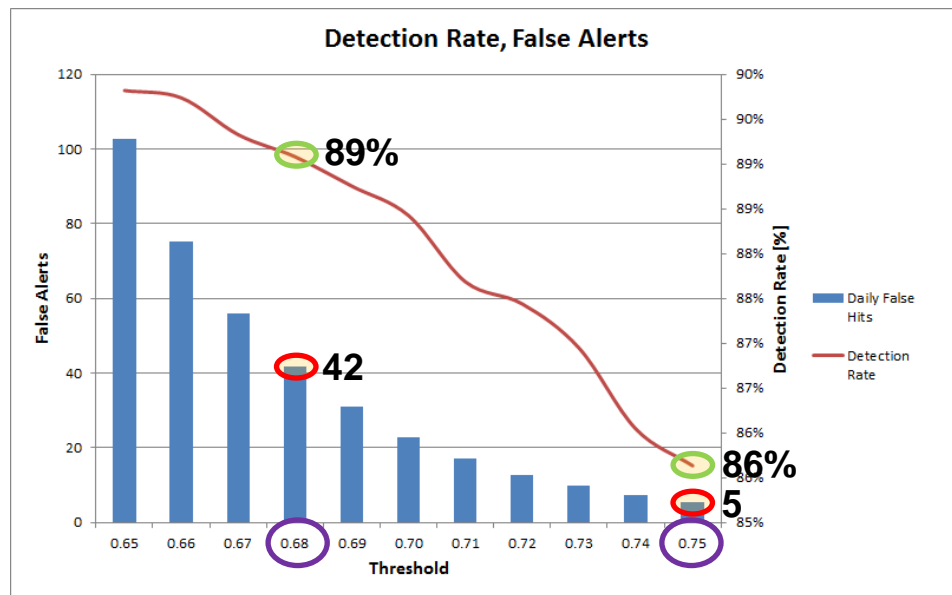

Performance

89% Detection Rate

65 test subjects

1200 walkthroughs

Best route: 93%

Best 4-zones: 89%

47 Real Hits

Operational watchlist 5000

16,000 travelers per day