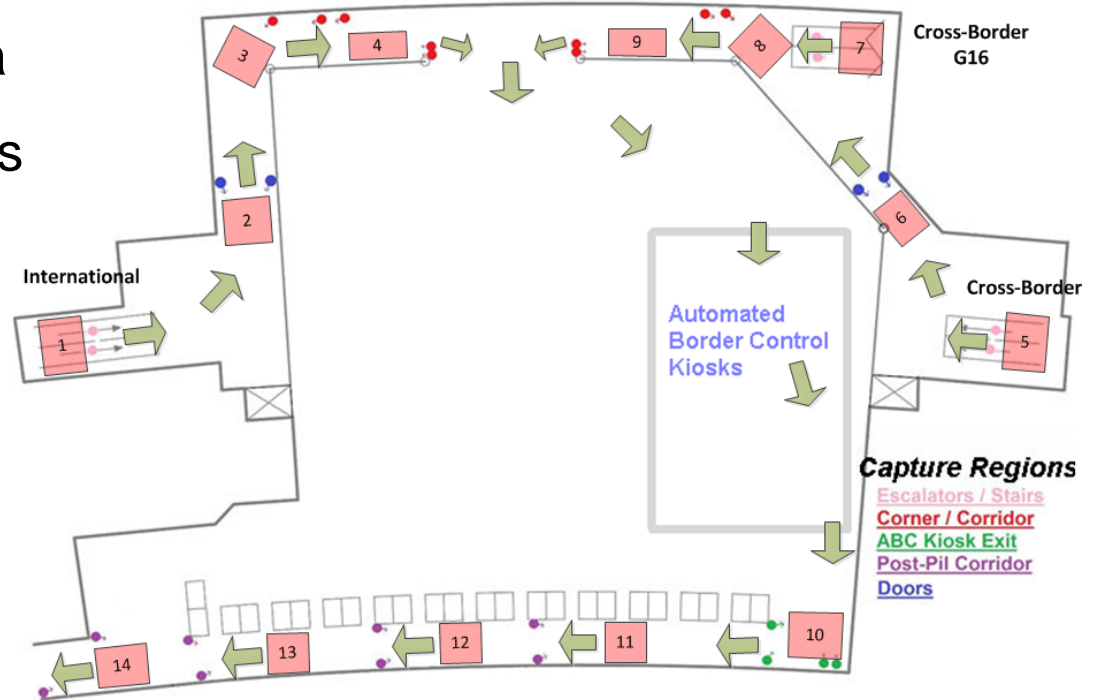

Face Recognition on the Move

Cooperative
• **Passenger Flow**

CBSA
Chain of Trust

CBSA Chain of Trust

CBSA Faces on the Move

Toronto Pearson Airport Terminal 3

CBSA Faces on the Move

- CBSA Controlled Area
- 31 Cameras, 14 Zones
- 16,000 travelers/day
- Watchlist: 5000
- Test Subjects: 65

Performance

89% Detection Rate

65 test subjects

1200 walkthroughs

Best route: 93%

Best 4-zones: 89%

47 Real Hits

Operational watchlist 5000

16,000 travelers per day

Capture Zones

Escalators

Doorways

Corridors

Egress

Questions

Academy Awards